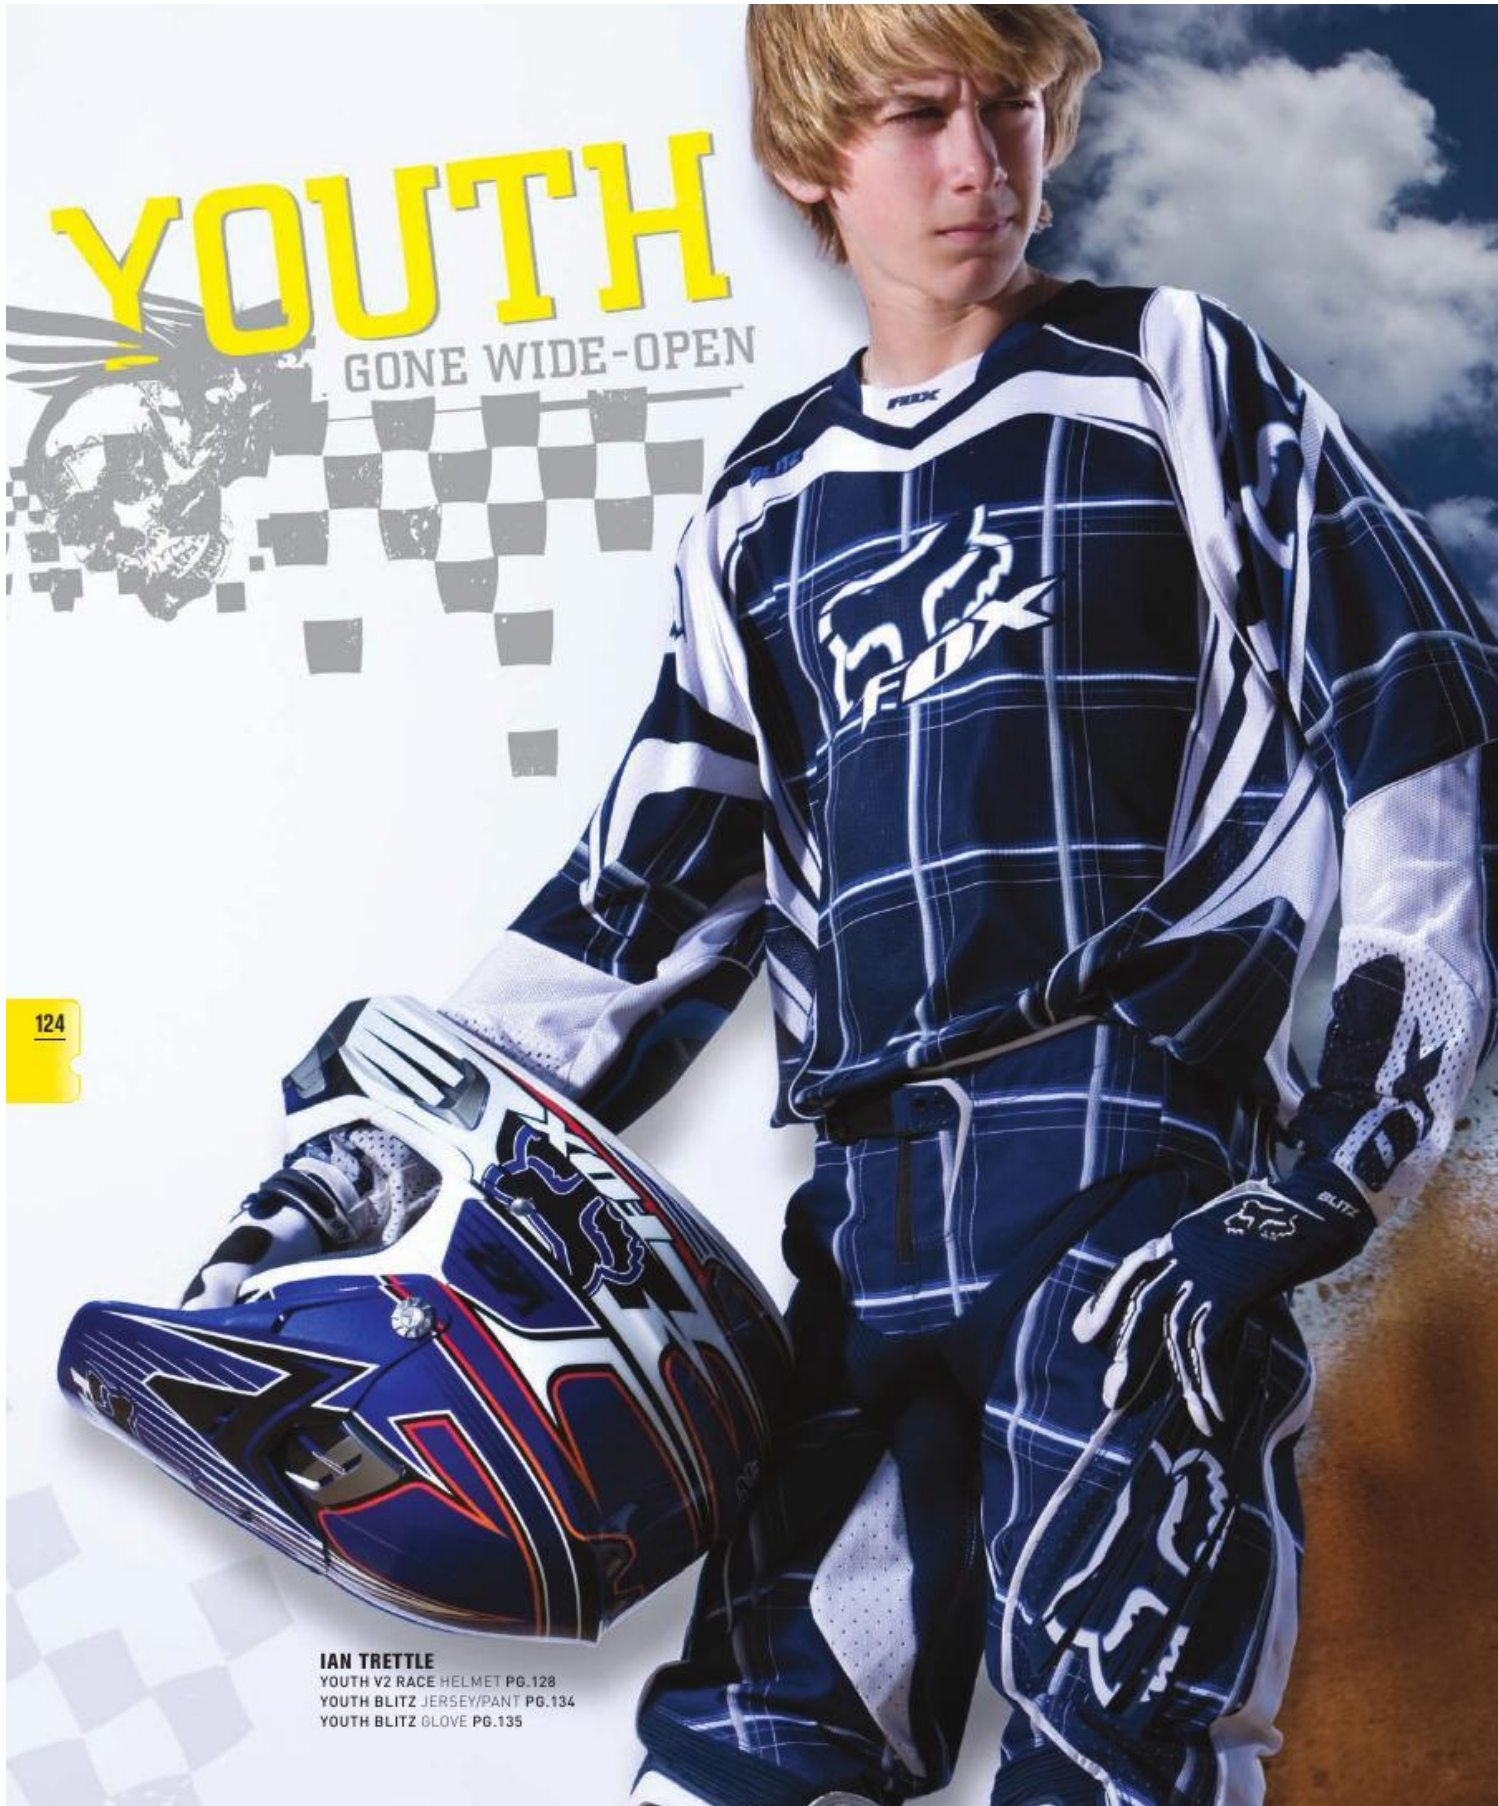

YOUTH

GONE WIDE-OPEN

124

IAN TRETLE
YOUTH V2 RACE HELMET PG.128
YOUTH BLITZ JERSEY/PANT PG.134
YOUTH BLITZ GLOVE PG.135

YOUTH FORMA PRO JR BOOT

Boot Style No. 05021

\$129.95

The only youth boot built around big performance, the Forma Pro JR is the top-end youth race footwear. Built of the same boot developed for the "Bubba" Stewart himself...what else do we need?