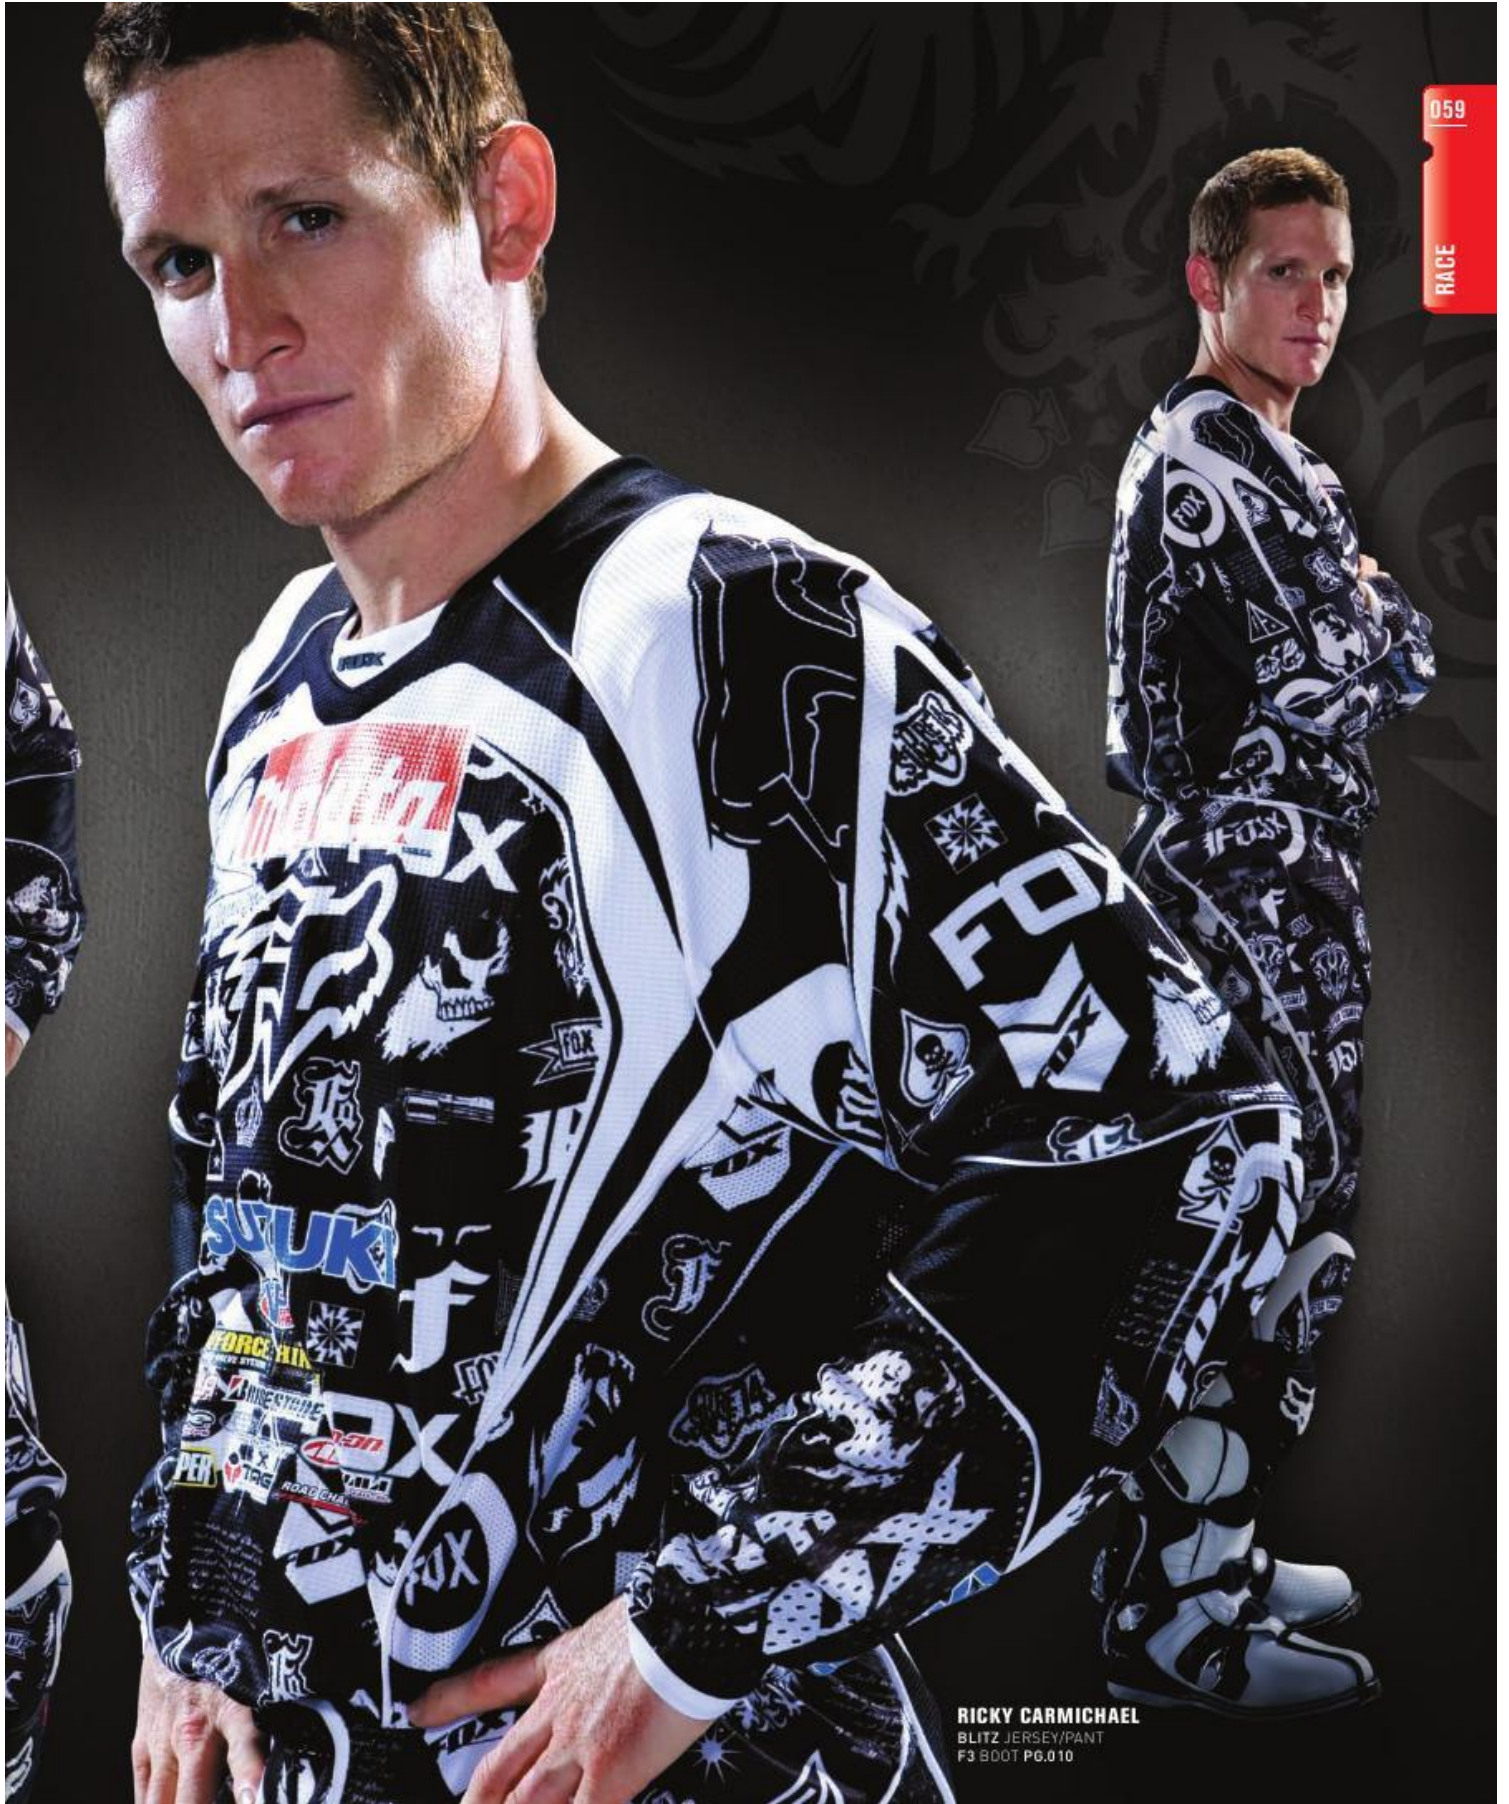

RICKY CARMICHAEL
BLITZ JERSEY/PANT
F3 BOOT PG.010