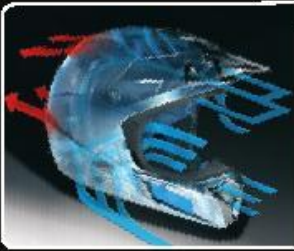

V3 ENCORE 2 HELMET

Helmet Style No. 01052

\$375.00

The top look on the top lid. The Encore 2 graphic on the V3 is the best of the best.

SMART VENTING SYSTEM

SERIOUS AIRFLOW
With a network of 14 vents flowing air through the triple-channel, inner shell, cooler heads will prevail in the heat of battle. Loading off with a mesh-screened front vent that sucks in cool air while keeping roost out, there are 10 intakes and 4 exhaust ports to provide serious airflow.