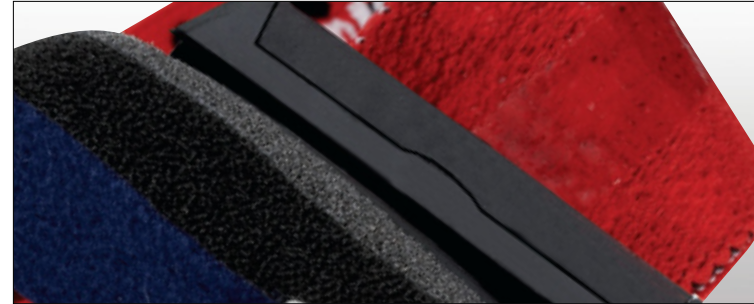

## LENS

Our moto goggle lenses incorporate specific elements to achieve the highest level of clarity. Each lens is scratch resistant for ultimate durability. To keep your vision clear in tough conditions, our moto lenses are made with built-in posts that work with our tear-offs. Mud never saw this coming.