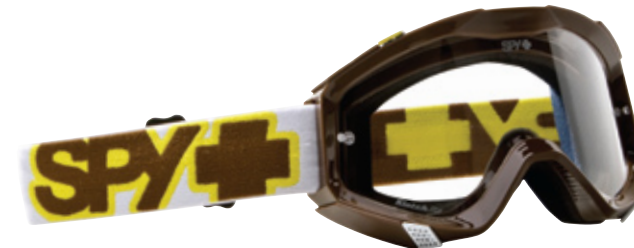

322017209047
FRIAR
CLEAR/ANTI-FOG W/POSTS
INCLUDES SMOKE BONUS LENS